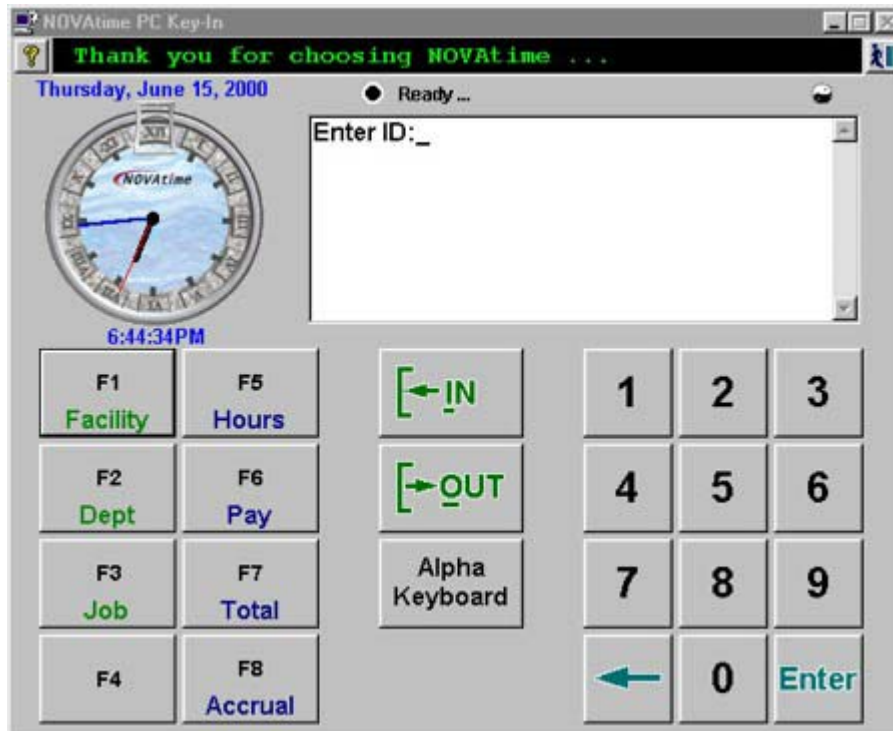

Products / Solutions

NOVAtime 2000 "PC Key-In Module"

Take a Closer Look at What Sets Us Apart?

- **PC Key-In Module with Thin Client Environment for Corporate Intranet / WAN environment**

NOVAtime offers a PC Key-In module for entering time punches from your PC's. The PC Key-In software performs like a *data collection terminal*.

The PC Key-In module has keys and features similar to a time clock. Similar to a data collection terminal, it displays a general greeting and selected messages for specific employees.

©1999-2001 NOVAtime Technology, Inc. NOVAtime and NOVAtime logo are registered trademarks of NOVAtime Technology, Inc.